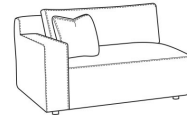

Standard Features:

French Seamed

Standard with throw pillows (not shown)

Various configurations available; visit a CR Laine retailer for more details.

May be shown with optional features

CLIVE

Standard Seat Cushion: Comfort Down Seat
Standard Back Pillow: Back

Also available:

4780-12 Corner Chair (41W)

Clive / 4780-12

Corner Chair (41W)

Outside: 41W x 41D x 33H

Inside: 41W x 28D

4780-15 Armless Chair (40W)

Clive / 4780-15

Armless Chair (40W)

Outside: 40W x 41D x 33H

Inside: 40W x 23D

4780-18L One Arm Chair (48W)

Clive / 4780-18L

One Arm Chair (48W)

Outside: 48W x 41D x 33H

Inside: 40W x 23D